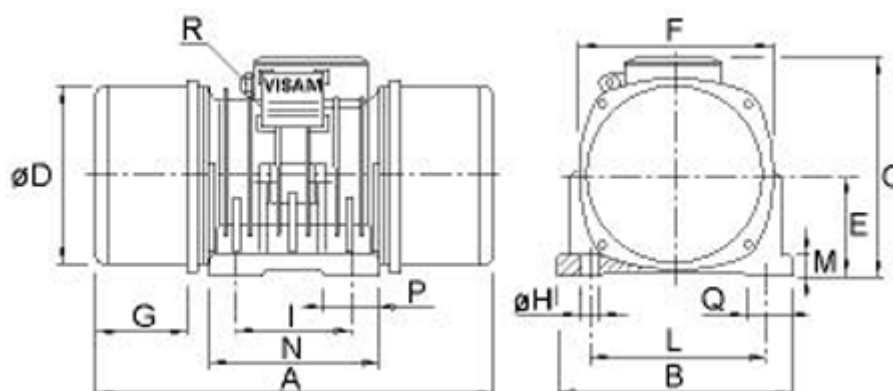

Data Sheet

Article number: 310101135002100

Description: Vibrator motor SPV 12.0 A 26kgcm
3000 o/m 1350kg 1,3kW 3x230-400V 50hz

Measures

A = 366	L = 180
B = 225	M = 20
C = 233	N = 210
d = 187	Number H = 4
E = 105	P = 70
G = 62	Q = 50
H = 17	R = M20x1,5
I = 120	